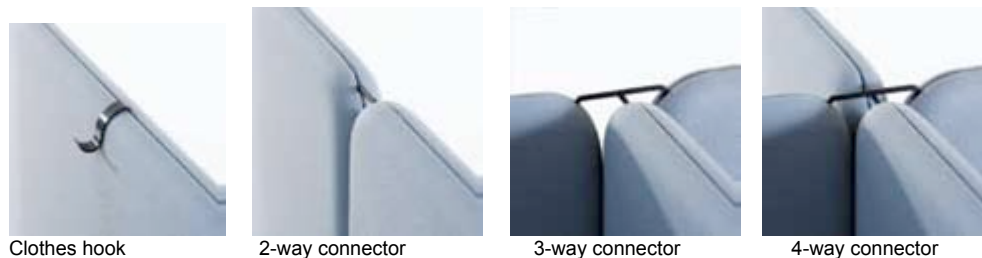

Strong leg, choose chrome, black or grey white: \$130.00 list each.

Clothes hook, to be placed at upper edge of screen: \$35.00 list each.

**CONNECTORS AND WALL FITTINGS:**

Two connectors at top and bottom are used to connect two screens. Wall brackets and 3-way connectors are used to connect screens to a wall. If using shelves, the 1.73" connectors must be used.

**SHELVES:**

For use with 31.5" wide and 39.3" wide screens, there are three elegant shelves available. All shelves and brackets are made of black lacquered steel. If using shelves, the 1.93" connectors must be used to attach two screens together. Maximum shelf load 17.5-22 lbs. Special Strong Legs (see Accessories) must be used when using shelves.

Shelf, including brackets, 31.5" wide x 7" high: \$190.00 list

Shelf, including brackets, 39.3" wide x 7" high: \$200.00 list

Shelf, including brackets, 31.5" wide x 11" high: \$250.00 list

Shelf, including brackets, 39.3" wide x 11" high: \$265.00 list

Magazine shelf, including brackets, TS 30GR: 31.5" wide x 11.8" high: \$265.00 list

Magazine shelf, including brackets, TS 30GR: 39.3" wide x 11.8" high: \$280.00 list

2-way, 1.73", choose chrome, black, grey or grey white: \$8.00