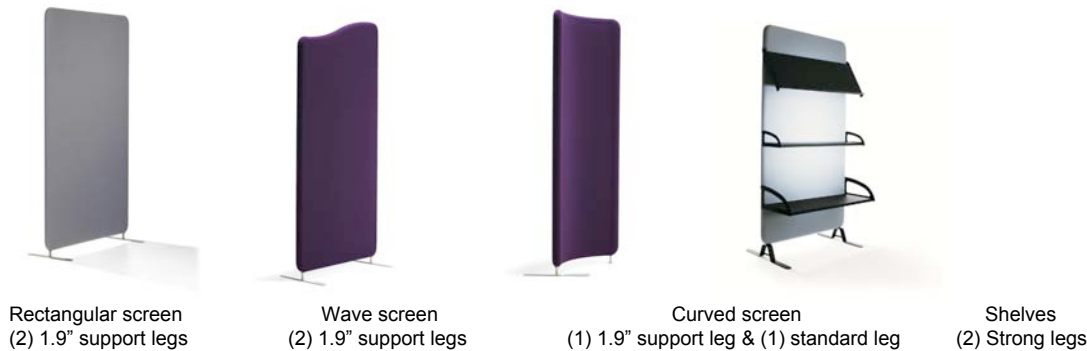

**SHELVES:**

For use with 31.5" wide and 39.3" wide screens, there are three elegant shelves available. All shelves and brackets are made of black lacquered steel. If using shelves, the 1.93" connectors must be used to attach two screens together. Maximum shelf load 17.5-22 lbs. Special Strong Legs (see Accessories) must be used when using shelves.

Shelf, including brackets, 31.5" wide x 7" high: \$190.00 list

Shelf, including brackets, 39.3" wide x 7" high: \$200.00 list

Shelf, including brackets, 31.5" wide x 11" high: \$250.00 list

Shelf, including brackets, 39.3" wide x 11" high: \$265.00 list

Magazine shelf, including brackets, TS 30GR: 31.5" wide x 11.8" high: \$265.00 list

Magazine shelf, including brackets, TS 30GR: 39.3" wide x 11.8" high: \$280.00 list

2-way, 1.73", choose chrome, black, grey or grey white: \$8.00